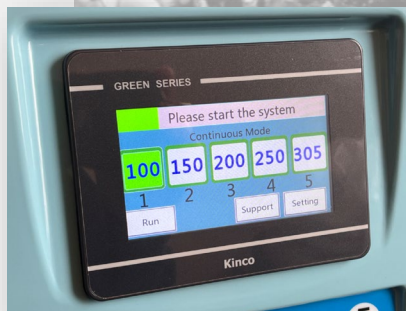

Rice Serving Machine for rice bowl and self service shop etc...

Model: M3

“Rice bowl making”

One rice bowl per 5 seconds, Max 720 rice bowl/hour
*in the case of 250g

“Easy Touch Panel”

You can easily change the weight.
5 types of weight patterns can be memorized.

“Manual Mode”

Press the start button the rice will come out.

“Auto Mode”

By taking the rice bowl that comes out,
it will start automatically without pressing

Xtop